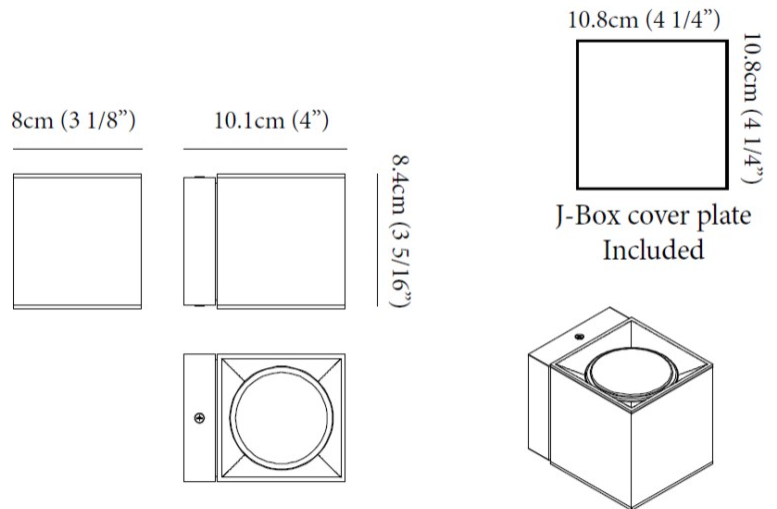

DAU SINGLE COVERED SURFACE

D93081-

base number _____
Finish _____
Options _____

1. To build a product code in our configurator select the specify button on the base model # product page
2. To build a manual product code on this datasheet choose from the options listed below in blue font and add the suffix to the base model #

GENERAL

Series: Dau _____
Subseries: Dau Single Covered _____
Brand: Milan _____
Division: Design _____
Mounting Type: Surface _____
Mounting Location: Wall _____
Subcategory: Downlight _____

PHYSICAL

Shape: Cube _____
Length (mm): 80 _____
Length (in): 3 1/8 _____
Height (mm): 84 _____
Depth (mm): 101 _____
Height (in): 3 1/3 _____
Depth (in): 4 _____
Extension (mm): 101 _____
Extension (in): 4 _____
Light Distribution: Direct _____
Weight (kg): 0.82 _____
Weight (lbs): 1.81 _____
Fixture Finish: BAL / MWL / BSL _____
Fixture Material: Extruded Aluminum _____

ELECTRICAL

Number of Lamps: 1 _____
Lamp Type: LED Retrofit _____
Lamp Shape: MR16 _____
Bulb Included: Bulb Not Included _____
Max. Wattage Per Lamp (W): 4 _____
Lamp Base: GU10 _____
Input Voltage (V): 120Vac Direct Line _____

LED

OPTICAL

RATINGS AND CERTIFICATIONS

Certified By: Certified for North American Standards _____
IP rating: IP20 _____