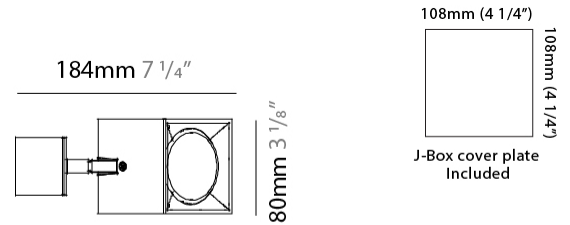

DAU SINGLE SURFACE

D92019-

base number   Finish
Options

PROJECT	_____
TYPE	_____
SPECIFIER	_____
QUANTITY	_____
DATE	_____

1. To build a product code in our configurator select the specify button on the base model # product page
2. To build a manual product code on this datasheet choose from the options listed below in blue font and add the suffix to the base model #

GENERAL

Series: Dau _____
Subseries: Dau Single _____
Brand: Milan _____
Division: Design _____
Mounting Type: Surface _____
Subcategory: Spots _____

PHYSICAL

Shape: Cube _____
Length (mm): 80 _____
Length (in): 3 1/8 _____
Width (mm): 83 _____
Width (in): 3 1/4 _____
Height (mm): 80 _____
Height (in): 3 1/8 _____
Max. Overall Height (mm): 160 _____
Max. Overall Height (in): 6 5/16 _____
Light Distribution: Adjustable / Direct _____
Weight (kg): 0.82 _____
Weight (lbs): 1.81 _____
Fixture Finish: [BAL](#) / [MWL](#) / [BSL](#) _____
Fixture Material: Extruded Aluminum _____

ELECTRICAL

Number of Lamps: 1 _____
Lamp Type: LED Retrofit _____
Lamp Shape: MR16 _____
Bulb Included: Bulb Not Included _____
Max. Wattage Per Lamp (W): 4 _____
Lamp Base: GU10 _____
Input Voltage (V): 120 _____

LED

OPTICAL

RATINGS AND CERTIFICATIONS

Certified By: Certified for North American Standards _____
IP rating: IP20 _____